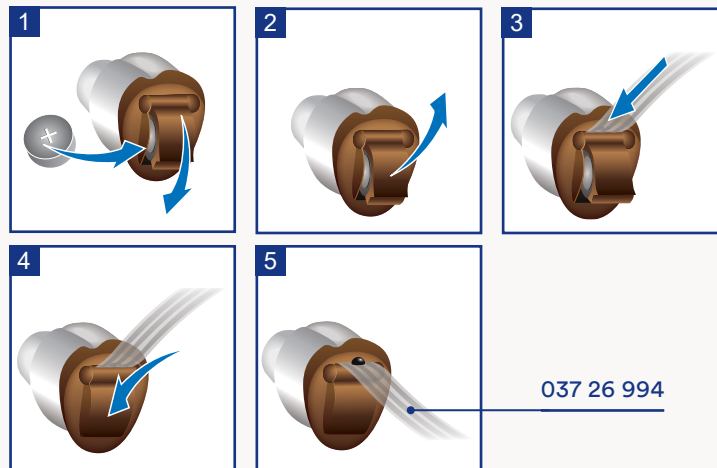

CIC (T5)	G8	Volta C
ITC		Volta C
Icon	G5	
Icon Mini-CIC with PB	G4	
Ilea	G5 G4	
Ida BT	G5	
quiX	G6 G5 G4	Volta C
quiX P	G4	Volta C
CROS quiX	G6 G5