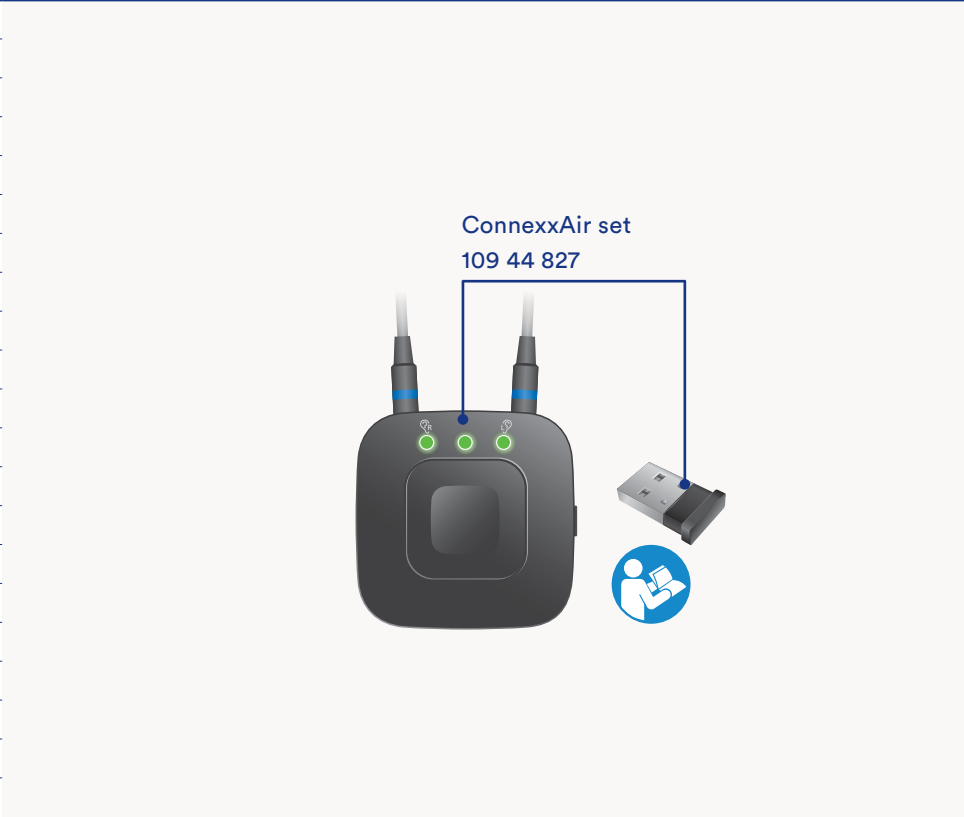

Noahlink Wireless 109 45 204

DIC	G8
CIC	G8
Icon Precise	G5
Icon	G5 G4
Ilea	G5 G4
Ida	G4
Sina	G4
Vega	G4
IF CIC Li	G8
quiX	G6 G5 G4
CROS IF CIC Li	G8
CROS quiX	G6 G5
Stiline	G5
Mood	G4
Sun	G4
Sun Li-Ion	G4
XS	G4
DUO	G4
P	G4
HP	G4

TL 3 onwards, WL option required

The information in this document contains general descriptions of the technical options available, which do not always have to be present in individual cases and are subject to change without prior notice. The required features should therefore be specified in each individual case at the time of conclusion of the respective contract.