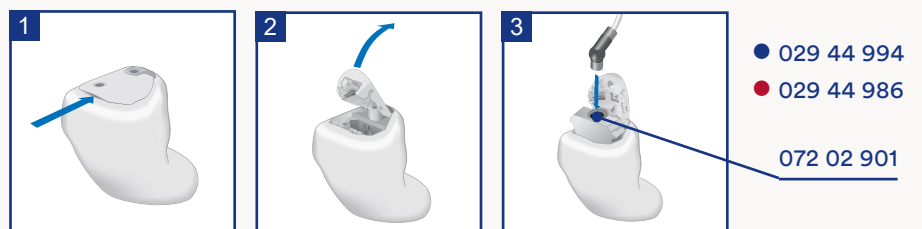

only TL 3 and below

CIC (T5)	G8	Volta C
ITC		Volta C
Icon	G5	
Icon Mini-CIC with PB	G4	
Ilea	G5 G4	
Ida BT	G5	
quiX	G6 G5 G4	Volta C
quiX P	G4	Volta C
CROS quiX	G6 G5	

Icon Precise	G5
Icon DIC	G4
Icon	G5
Icon Mini-CIC without PB	G4

Go to the handling video

Sina	G5 G4
------	-------

Go to the handling video

Vega	G4
Ida	G4

Go to the handling video

DIC (I3)	G8
CIC (I3)	G8

- 210 00 285    ● 210 00 291 (length 0.5 m)
- 210 01 501    ● 210 01 502 (length 2.0 m)