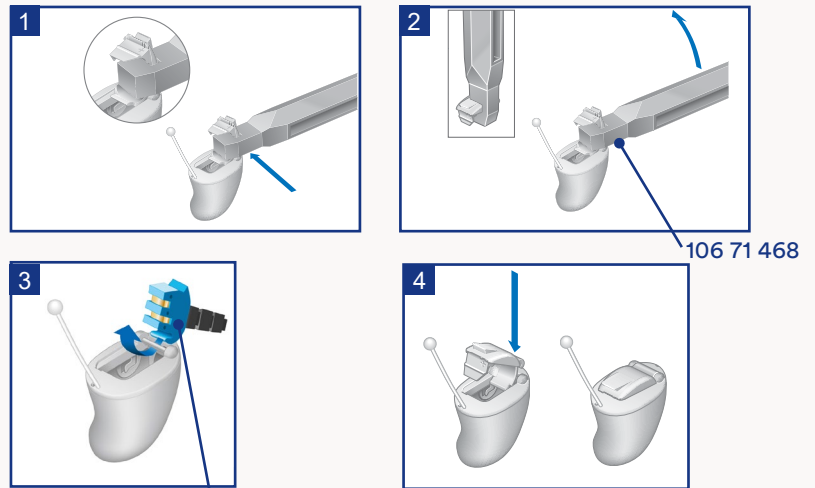

Go to the handling video

Sina	G5 G4
------	-------

Go to the handling video

Vega	G4
Ida	G4

Go to the handling video

DIC (I3)	G8
CIC (I3)	G8

- 210 00 285    ● 210 00 291 (length 0.5 m)
- 210 01 501    ● 210 01 502 (length 2.0 m)